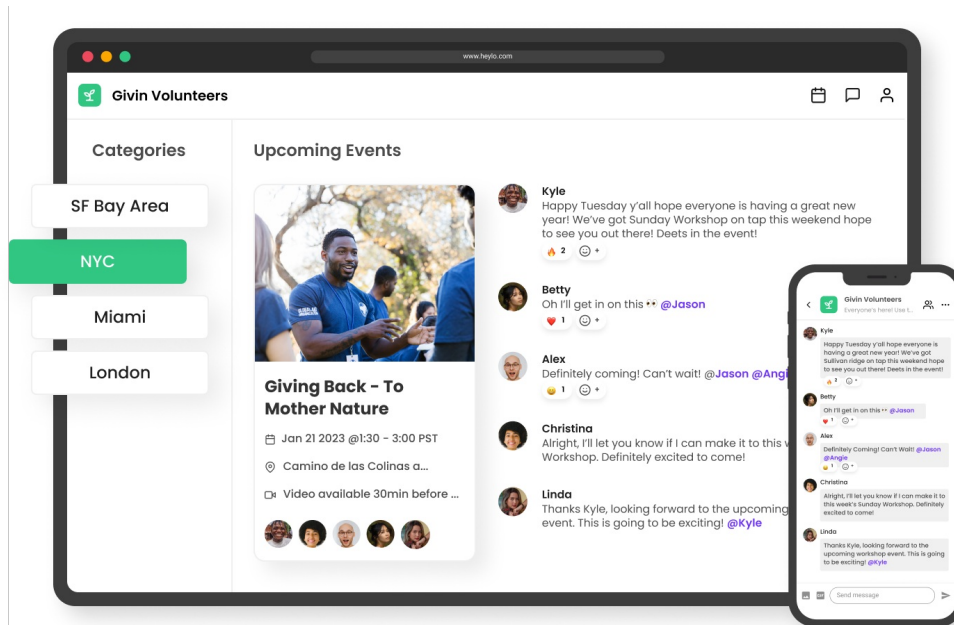

Heylo Enterprise for multiple chapter groups

03/20/2025 2:38 pm PDT

Heylo Enterprise helps organization leaders manage many chapter groups within a larger organization. An organization can empower local chapter leaders to have their own dedicated group, while still harnessing the benefits, guidelines, and data sharing with the larger organization.

Heylo Enterprise is best for:

- National or international organizations with multiple chapters
- Organizations that have a desire to balance empowering local leaders with controls and analytics at the organization level
- Organizations with a single membership
- Organizations with restricted access, like a university or company

Heylo Enterprise is used by world class organizations like [Nice Jewish Runners](#), [Rivian Clubs of America](#), and [Electric Athletic Club](#).